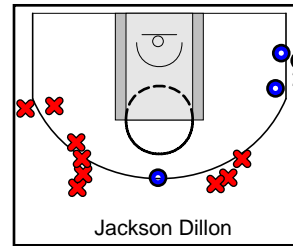

MVFC Game 10: Winter Haven (4-12) vs. Olympia (4-15)

#	Name	G	MIN	PTS	FGM	FGA	FG%	2PM	2PA	2P%	3PM	3PA	3P%	FTM	FTA	FT%	OREB	DREB	REB	AST	STL	DFL	BLK	TO	PF	PM	CHG	A/T	GmSc
1	Isaias Sanchez	1	21	6	3	7	0.429	3	6	0.500	-	1	0.000	-	-	-	-	1	1	3	4	-	-	2	4	11	-	1.5	5.1
2	Jalen Brinson	1	30	11	2	5	0.400	1	1	1.000	1	4	0.250	6	6	1.000	-	-	0	-	1	1	-	-	2	16	-	-	8.5
3	Tyreee Bryan	1	30	14	5	14	0.357	5	10	0.500	-	4	0.000	4	4	1.000	5	3	8	2	7	-	-	2	3	9	1	1.0	15.8
12	Jackson Dillon	1	29	12	4	15	0.267	-	-	-	4	15	0.267	-	-	-	-	3	3	-	2	-	-	-	1	7	1	-	5.6
20	Krumbel Aylay	1	22	8	2	6	0.333	2	6	0.333	-	-	-	4	5	0.800	4	1	5	-	1	2	-	1	2	14	1	0.0	6.5
21	Dwight Newsome	1	21	11	3	7	0.429	2	6	0.333	1	1	1.000	4	4	1.000	1	-	1	1	-	2	-	2	3	5	1	0.5	5.5
22	Walkens Cazeau	1	10	0	0	4	0.000	-	4	0.000	-	-	-	-	-	-	1	1	2	-	-	-	-	1	5	-2	1	0.0	-4.8
	TEAM	1	-	0	0	0	-	-	-	-	-	-	-	-	-	-	3	2	5	-	-	-	-	-	-	-	-	-	2.7
	TOTALS	1	32	62	19	58	0.328	13	33	0.394	6	25	0.240	18	19	0.947	14	11	25	6	15	5	-	8	20	12	5	0.8	44.9