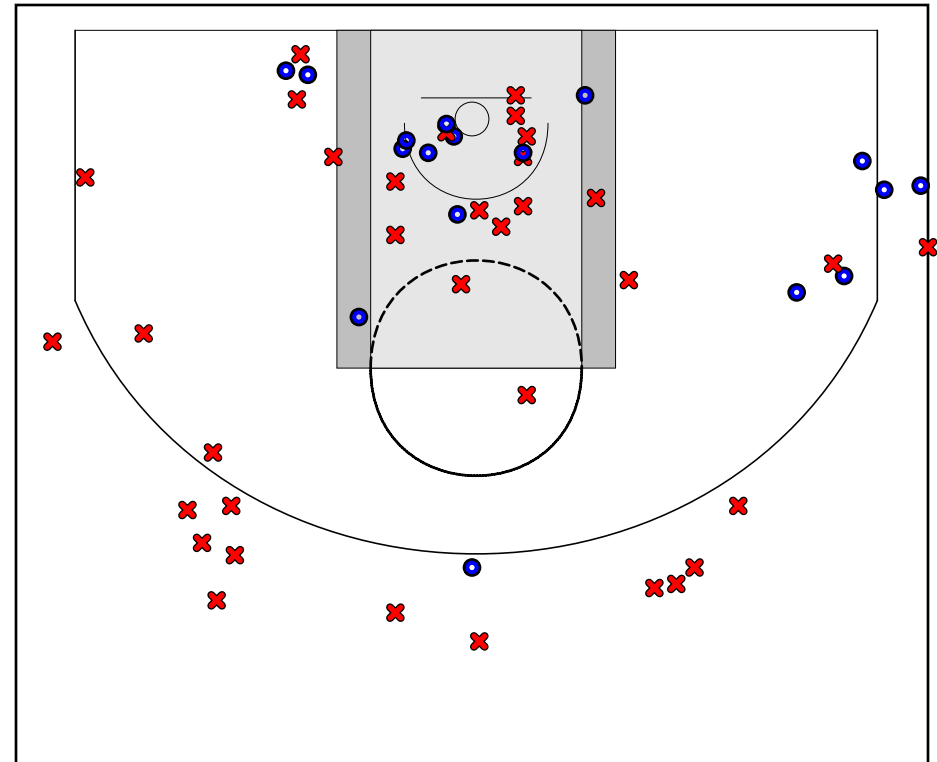

Game Summary Comparison

Statistic	Winter Haven VB	Olympia VB
Points	50	62
<i>Field Goals</i>	19 / 28	19 / 58
<i>2 Point</i>	19 / 28	13 / 33
<i>3 Point</i>	- / -	6 / 25
<i>Free Throws</i>	12 / 22	18 / 19
Assists	9	6
Rebounds	29	25
<i>Offensive</i>	4	14
<i>Defensive</i>	25	11
Blocks	-	-
Steals	3	15
Deflections	3	5
Turnovers	25	8
Charges Taken	1	5
Personal Fouls	18	20
Technical Fouls	-	-

Olympia VB