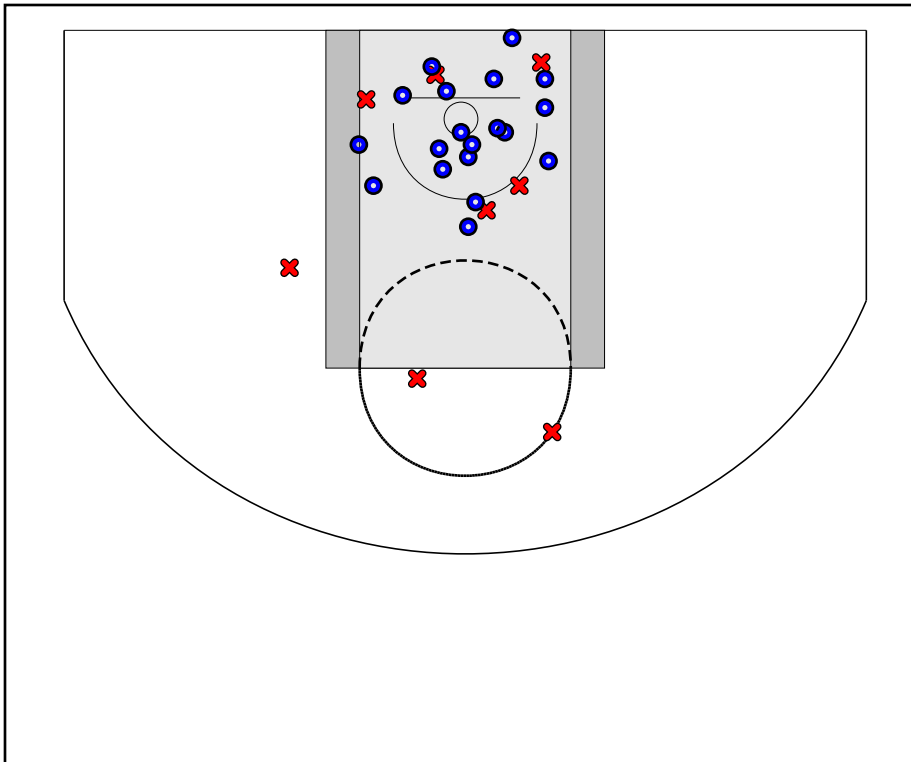

Game Summary Comparison

Statistic	Winter Haven VB	Olympia VB
Points	50	62
<i>Field Goals</i>	19 / 28	19 / 58
<i>2 Point</i>	19 / 28	13 / 33
<i>3 Point</i>	- / -	6 / 25
<i>Free Throws</i>	12 / 22	18 / 19
Assists	9	6
Rebounds	29	25
<i>Offensive</i>	4	14
<i>Defensive</i>	25	11
Blocks	-	-
Steals	3	15
Deflections	3	5
Turnovers	25	8
Charges Taken	1	5
Personal Fouls	18	20
Technical Fouls	-	-

Winter Haven VB