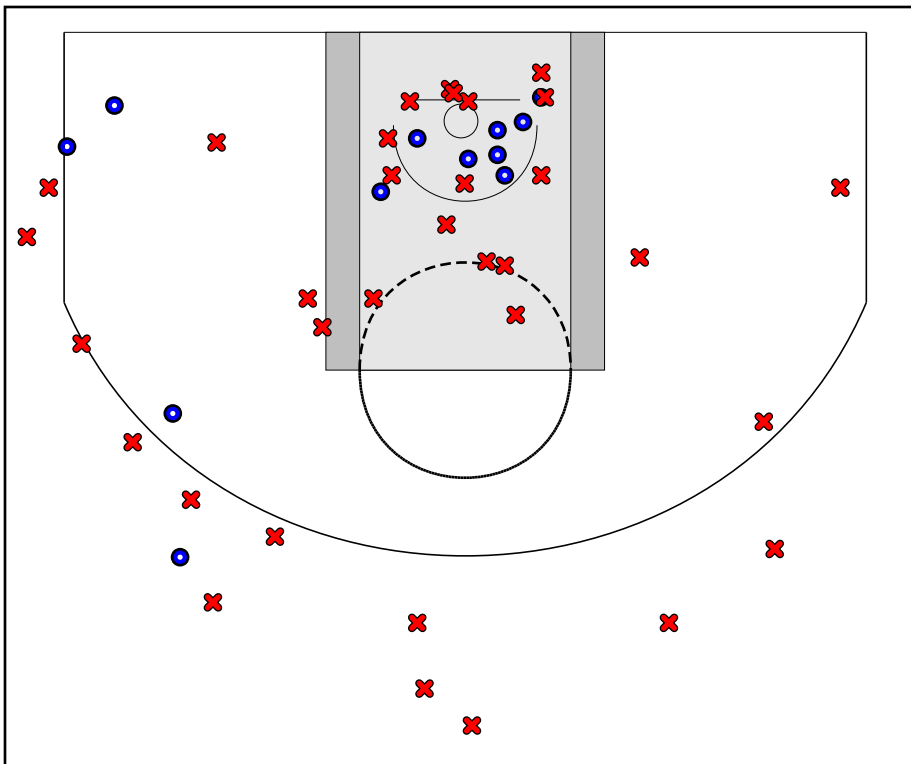

Game Summary Comparison

Statistic	Mount Dora Christian Academy VB	East River VB
Points	42	48
<i>Field Goals</i>	15 / 53	18 / 52
<i>2 Point</i>	11 / 34	12 / 33
<i>3 Point</i>	4 / 19	6 / 19
<i>Free Throws</i>	8 / 16	6 / 12
Assists	6	8
Rebounds	37	42
<i>Offensive</i>	15	15
<i>Defensive</i>	22	27
Blocks	3	1
Steals	5	3
Deflections	6	1
Turnovers	6	9
Charges Taken	2	-
Personal Fouls	14	14
Technical Fouls	-	-

Mount Dora Christian Academy VB