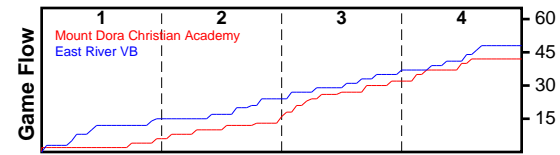

East River VB

	1	2	3	4	T
Mount Dora	6	7	19	10	42
East River VB	15	9	13	11	48