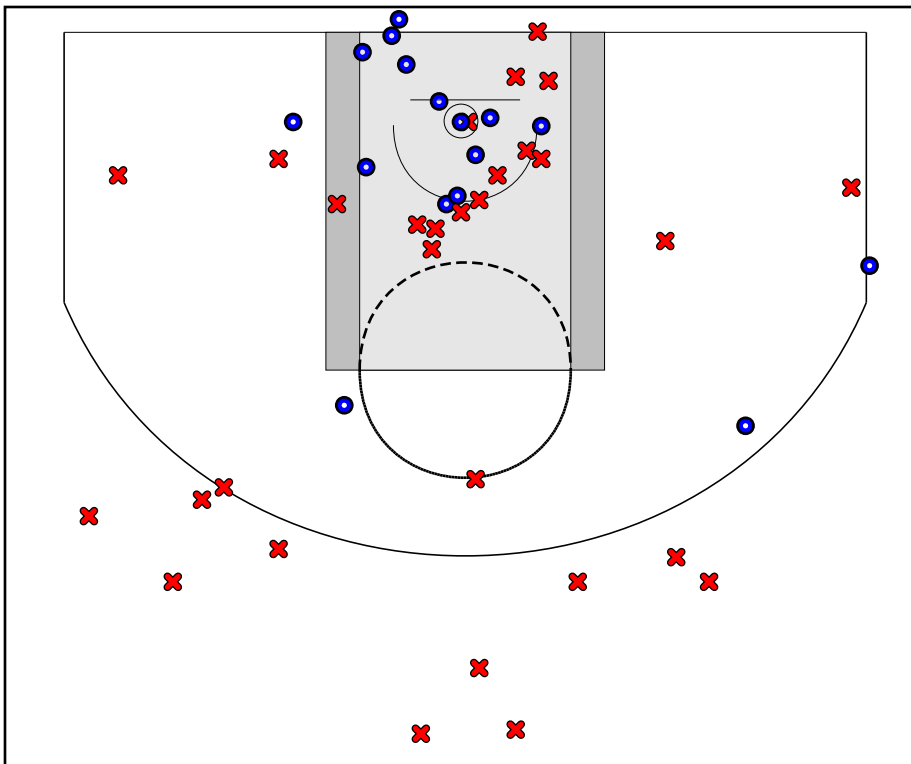

Game Summary Comparison

Statistic	Central FL Christian Academy VB	Windermere VB
Points	45	52
<i>Field Goals</i>	18 / 50	19 / 54
<i>2 Point</i>	16 / 35	12 / 33
<i>3 Point</i>	2 / 15	7 / 21
<i>Free Throws</i>	7 / 15	7 / 8
Assists	4	7
Rebounds	28	42
<i>Offensive</i>	6	13
<i>Defensive</i>	22	29
Blocks	-	2
Steals	7	3
Deflections	4	1
Turnovers	8	11
Charges Taken	1	-
Personal Fouls	13	13
Technical Fouls	-	-

Central FL Christian Academy VB