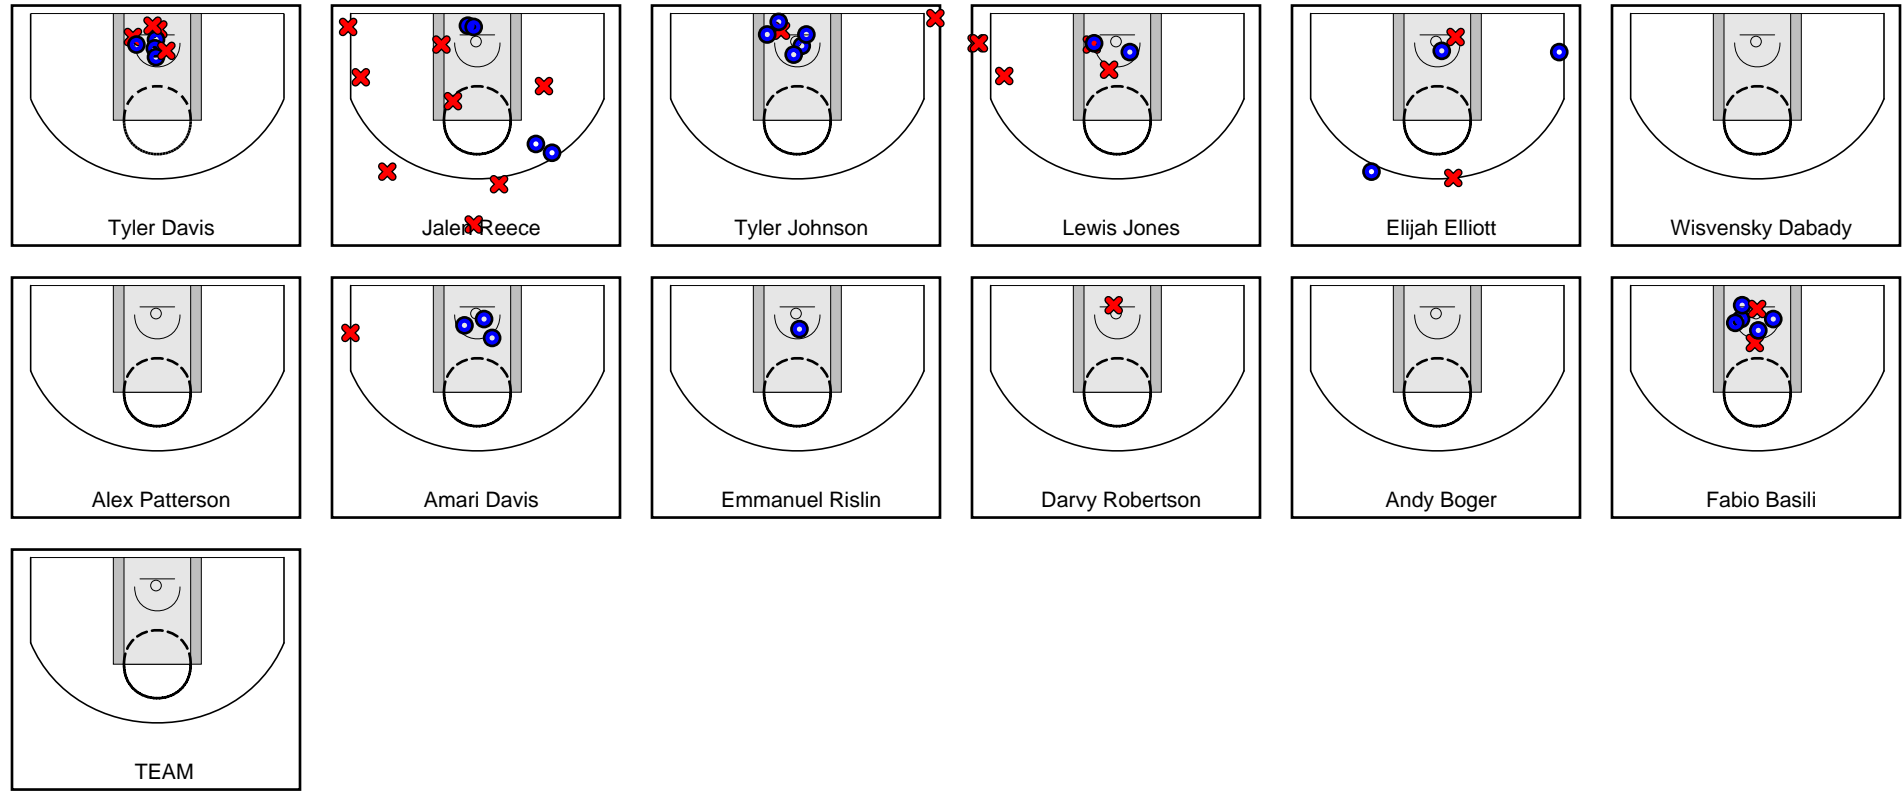

MVFC Game 6: Santa Fe Catholic vs. Oak Ridge

#	Name	G	MIN	PTS	FGM	FGA	FG%	2PM	2PA	2P%	3PM	3PA	3P%	FTM	FTA	FT%	OREB	DREB	REB	AST	STL	DFL	BLK	TO	PF	PM	CHG	A/T	GmSc
1	Tyler Davis	1	20	8	4	9	0.444	4	9	0.444	-	-	-	-	-	-	1	-	1	-	2	2	-	-	-	16	-	-	6.0
2	Jalen Reece	1	20	13	4	12	0.333	2	5	0.400	2	7	0.286	3	4	0.750	-	8	8	-	1	2	-	1	1	25	-	0.0	7.8
3	Tyler Johnson	1	22	14	5	8	0.625	5	7	0.714	-	1	0.000	4	5	0.800	1	4	5	2	1	2	-	4	2	33	-	0.5	9.5
4	Lewis Jones	1	21	8	3	9	0.333	2	5	0.400	1	4	0.250	1	3	0.333	2	4	6	2	1	1	-	-	1	26	1	-	6.7
5	Elijah Elliott	1	29	13	3	5	0.600	1	2	0.500	2	3	0.667	5	6	0.833	-	4	4	-	1	1	-	3	2	31	-	0.0	8.7
12	Wisvensky Dabady	1	3	0	0	0	-	-	-	-	-	-	-	-	-	-	-	-	0	-	-	-	-	-	-	-2	-	-	0.0
15	Alex Patterson	1	3	0	0	0	-	-	-	-	-	-	-	-	-	-	-	2	2	-	-	-	-	-	-	-2	-	-	0.6
20	Amari Davis	1	8	8	3	4	0.750	3	3	1.000	-	1	0.000	2	2	1.000	-	2	2	-	-	-	-	2	1	8	-	0.0	4.6
22	Emmanuel Rislin	1	4	2	1	1	1.000	1	1	1.000	-	-	-	-	-	-	-	-	0	-	-	-	-	-	-	-1	-	-	1.7
24	Darvy Robertson	1	11	2	1	2	0.500	1	2	0.500	-	-	-	-	2	0.000	1	1	2	-	-	2	-	-	3	5	-	-	-0.0
25	Andy Boger	1	-	3	1	1	1.000	-	-	-	1	1	1.000	-	-	-	1	-	1	-	-	-	-	-	-	-	-	-	3.4
30	Fabio Basili	1	20	13	6	8	0.750	6	8	0.750	-	-	-	1	4	0.250	1	7	8	2	1	1	-	4	4	24	-	0.5	8.2
	TEAM	1	-	0	0	0	-	-	-	-	-	-	-	-	-	-	3	-	3	-	-	-	-	1	-	-	-	-	1.7
	TOTALS	1	32	84	31	59	0.525	25	42	0.595	6	17	0.353	16	26	0.615	10	32	42	6	7	11	-	14	15	37	1	0.4	58.9