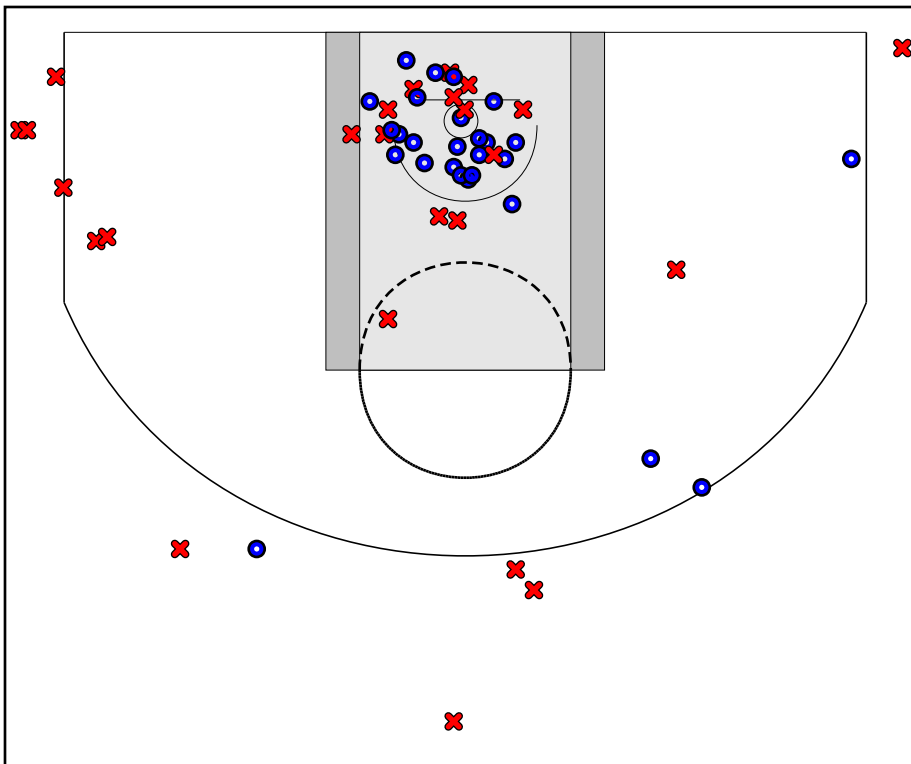

Oak Ridge VB

Santa Fe Catholic VB

Oak Ridge VB Turnovers

Period	Clock	Player	Turnover Type
1st Period	4:56	#2 Jalen Reece	Traveling
1st Period	4:14	#5 Elijah Elliott	Steal
1st Period	1:52	#3 Tyler Johnson	Steal
2nd Period	6:54	#3 Tyler Johnson	Out of Bounds
2nd Period	5:22	#30 Fabio Basili	Steal
2nd Period	4:33	#20 Amari Davis	Palming
2nd Period	1:31	#3 Tyler Johnson	Steal
3rd Period	7:34	#3 Tyler Johnson	Steal
3rd Period	3:51	#30 Fabio Basili	Steal
3rd Period	2:51	#5 Elijah Elliott	Steal
4th Period	1:20	#20 Amari Davis	Steal

Oak Ridge VB Fouls

Period	Clock	Player	Foul
1st Period	7:16	#3 Tyler Johnson	Reaching in (Def)
1st Period	7:10	#4 Lewis Jones	Pushing (Def)
1st Period	5:47	#30 Fabio Basili	Charging (Off)
1st Period	3:47	#2 Jalen Reece	Blocking (Def)
1st Period	3:04	#3 Tyler Johnson	Blocking (Def)
2nd Period	7:07	#24 Darvy Robertson	Pushing (Def)
2nd Period	4:24	#24 Darvy Robertson	Blocking (Def)
2nd Period	3:40	#30 Fabio Basili	Charging (Off)
2nd Period	0:22	#5 Elijah Elliott	Charging (Off)
3rd Period	2:52	#30 Fabio Basili	Blocking (Def)
3rd Period	1:16	#30 Fabio Basili	Pushing (Def)
3rd Period	0:43	#24 Darvy Robertson	Pushing (Def)
4th Period	7:27	The bench	Substitution (Tech)
4th Period	2:18	#5 Elijah Elliott	Blocking (Def)
4th Period	1:12	#20 Amari Davis	Pushing (Def)