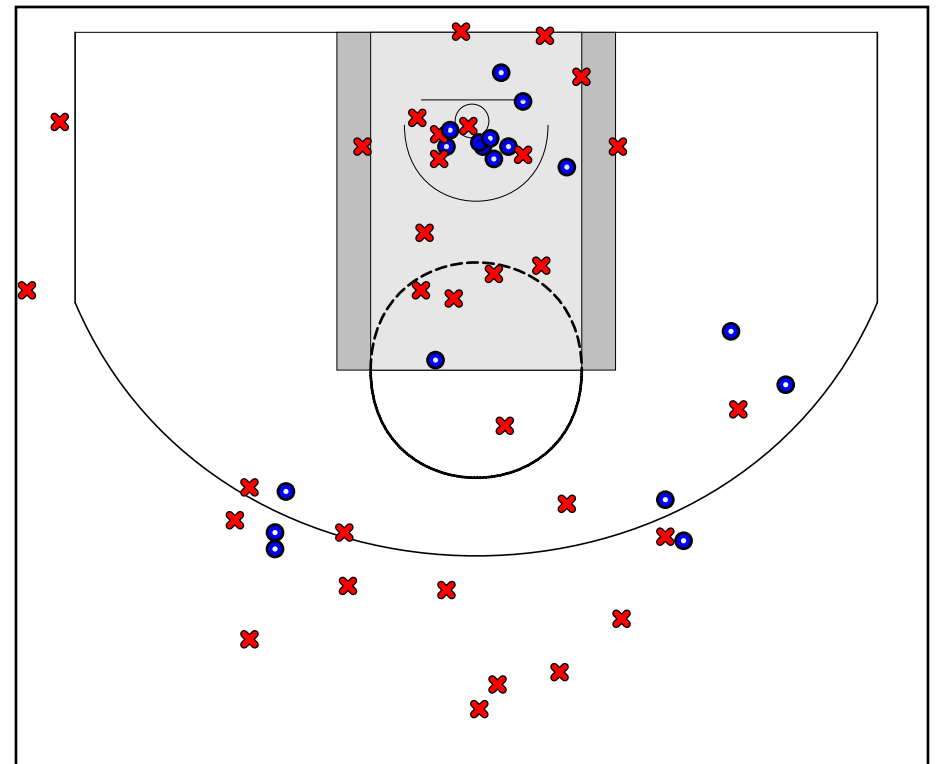

Oak Ridge VB

Santa Fe Catholic VB

Oak Ridge VB Turnovers

Period	Clock	Player	Turnover Type
1st Period	4:56	#2 Jalen Reece	Traveling
1st Period	4:14	#5 Elijah Elliott	Steal
1st Period	1:52	#3 Tyler Johnson	Steal
2nd Period	6:54	#3 Tyler Johnson	Out of Bounds
2nd Period	5:22	#30 Fabio Basili	Steal
2nd Period	4:33	#20 Amari Davis	Palming
2nd Period	1:31	#3 Tyler Johnson	Steal
3rd Period	7:34	#3 Tyler Johnson	Steal
3rd Period	3:51	#30 Fabio Basili	Steal
3rd Period	2:51	#5 Elijah Elliott	Steal
4th Period	1:20	#20 Amari Davis	Steal

Oak Ridge VB Fouls

Period	Clock	Player	Foul
1st Period	7:16	#3 Tyler Johnson	Reaching in (Def)
1st Period	7:10	#4 Lewis Jones	Pushing (Def)
1st Period	5:47	#30 Fabio Basili	Charging (Off)
1st Period	3:47	#2 Jalen Reece	Blocking (Def)
1st Period	3:04	#3 Tyler Johnson	Blocking (Def)
2nd Period	7:07	#24 Darvy Robertson	Pushing (Def)
2nd Period	4:24	#24 Darvy Robertson	Blocking (Def)
2nd Period	3:40	#30 Fabio Basili	Charging (Off)
2nd Period	0:22	#5 Elijah Elliott	Charging (Off)
3rd Period	2:52	#30 Fabio Basili	Blocking (Def)
3rd Period	1:16	#30 Fabio Basili	Pushing (Def)
3rd Period	0:43	#24 Darvy Robertson	Pushing (Def)
4th Period	7:27	The bench	Substitution (Tech)
4th Period	2:18	#5 Elijah Elliott	Blocking (Def)
4th Period	1:12	#20 Amari Davis	Pushing (Def)