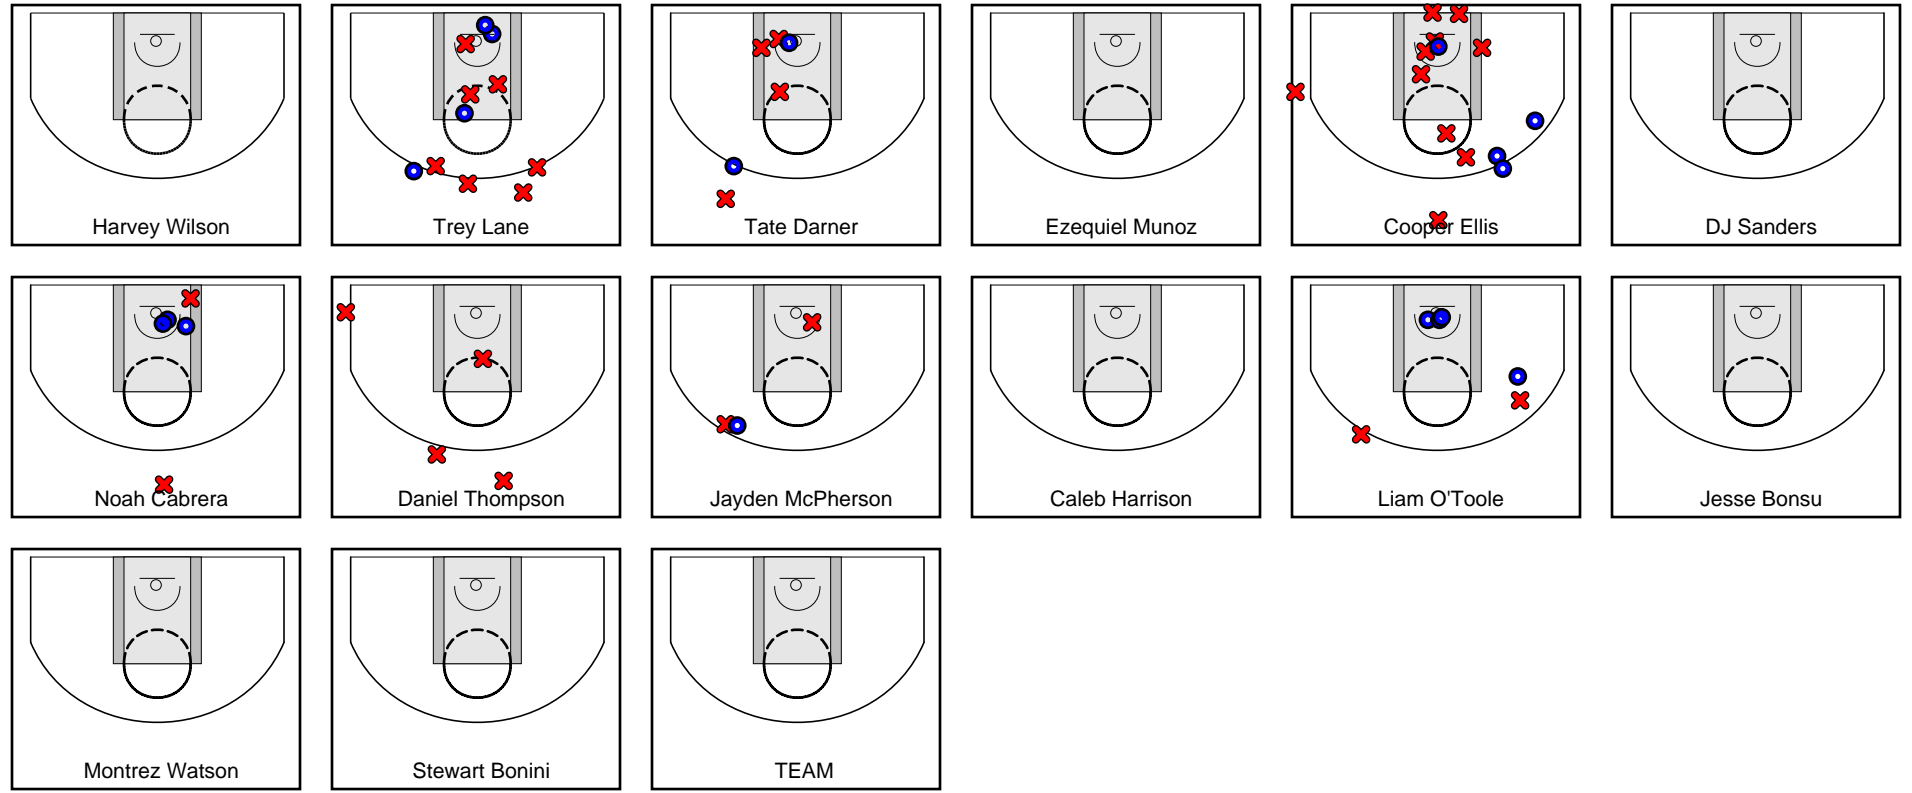

MVFC Game 6: Santa Fe Catholic vs. Oak Ridge

#	Name	G	MIN	PTS	FGM	FGA	FG%	2PM	2PA	2P%	3PM	3PA	3P%	FTM	FTA	FT%	OREB	DREB	REB	AST	STL	DFL	BLK	TO	PF	PM	CHG	A/T	GmSc
0	Harvey Wilson	-	-	0	0	0	-	-	-	-	-	-	-	-	-	-	-	-	0	-	-	-	-	-	-	-	-	-	-
1	Trey Lane	1	23	11	4	11	0.364	3	6	0.500	1	5	0.200	2	4	0.500	-	4	4	3	1	-	-	2	5	-16	1	1.5	4.4
2	Tate Damer	1	30	5	2	6	0.333	1	4	0.250	1	2	0.500	-	-	-	-	4	4	2	1	-	-	1	2	-29	-	2.0	3.4
3	Ezequiel Munoz	-	-	0	0	0	-	-	-	-	-	-	-	-	-	-	-	-	0	-	-	-	-	-	-	-	-	-	-
4	Cooper Ellis	1	31	12	4	14	0.286	1	8	0.125	3	6	0.500	1	1	1.000	-	3	3	-	3	-	1	5	4	-30	-	0.0	1.8
5	DJ Sanders	1	1	0	0	0	-	-	-	-	-	-	-	-	-	-	-	-	0	-	-	-	-	-	-	-2	-	-	0.0
10	Noah Cabrera	1	20	6	3	5	0.600	3	4	0.750	-	1	0.000	-	1	0.000	-	2	2	-	-	-	-	2	3	-26	-	0.0	0.7
11	Daniel Thompson	1	15	0	0	4	0.000	-	1	0.000	-	3	0.000	-	-	-	-	1	1	2	2	-	-	1	4	-26	1	2.0	-1.7
12	Jayden McPherson	1	21	4	1	3	0.333	-	1	0.000	1	2	0.500	1	2	0.500	-	4	4	-	1	1	-	5	2	-12	1	0.0	-1.7
15	Caleb Harrison	-	-	0	0	0	-	-	-	-	-	-	-	-	-	-	-	-	0	-	-	-	-	-	-	-	-	-	-
21	Liam O'Toole	1	22	9	4	6	0.667	4	4	1.000	-	2	0.000	1	1	1.000	-	2	2	1	-	-	-	3	-	-13	-	0.3	4.7
23	Jesse Bonsu	-	-	0	0	0	-	-	-	-	-	-	-	-	-	-	-	-	0	-	-	-	-	-	-	-	-	-	-
32	Montrez Watson	-	-	0	0	0	-	-	-	-	-	-	-	-	-	-	-	-	0	-	-	-	-	-	-	-	-	-	-
44	Stewart Bonini	1	2	0	0	0	-	-	-	-	-	-	-	-	-	-	-	-	0	-	-	-	-	-	-	-5	-	-	0.0
	TEAM	1	-	0	0	0	-	-	-	-	-	-	-	-	-	-	1	1	2	-	-	-	-	1	-	-	-	0.0	0.0
	TOTALS	1	32	47	18	49	0.367	12	28	0.429	6	21	0.286	5	9	0.556	1	21	22	8	8	1	1	20	20	-37	3	0.4	11.6